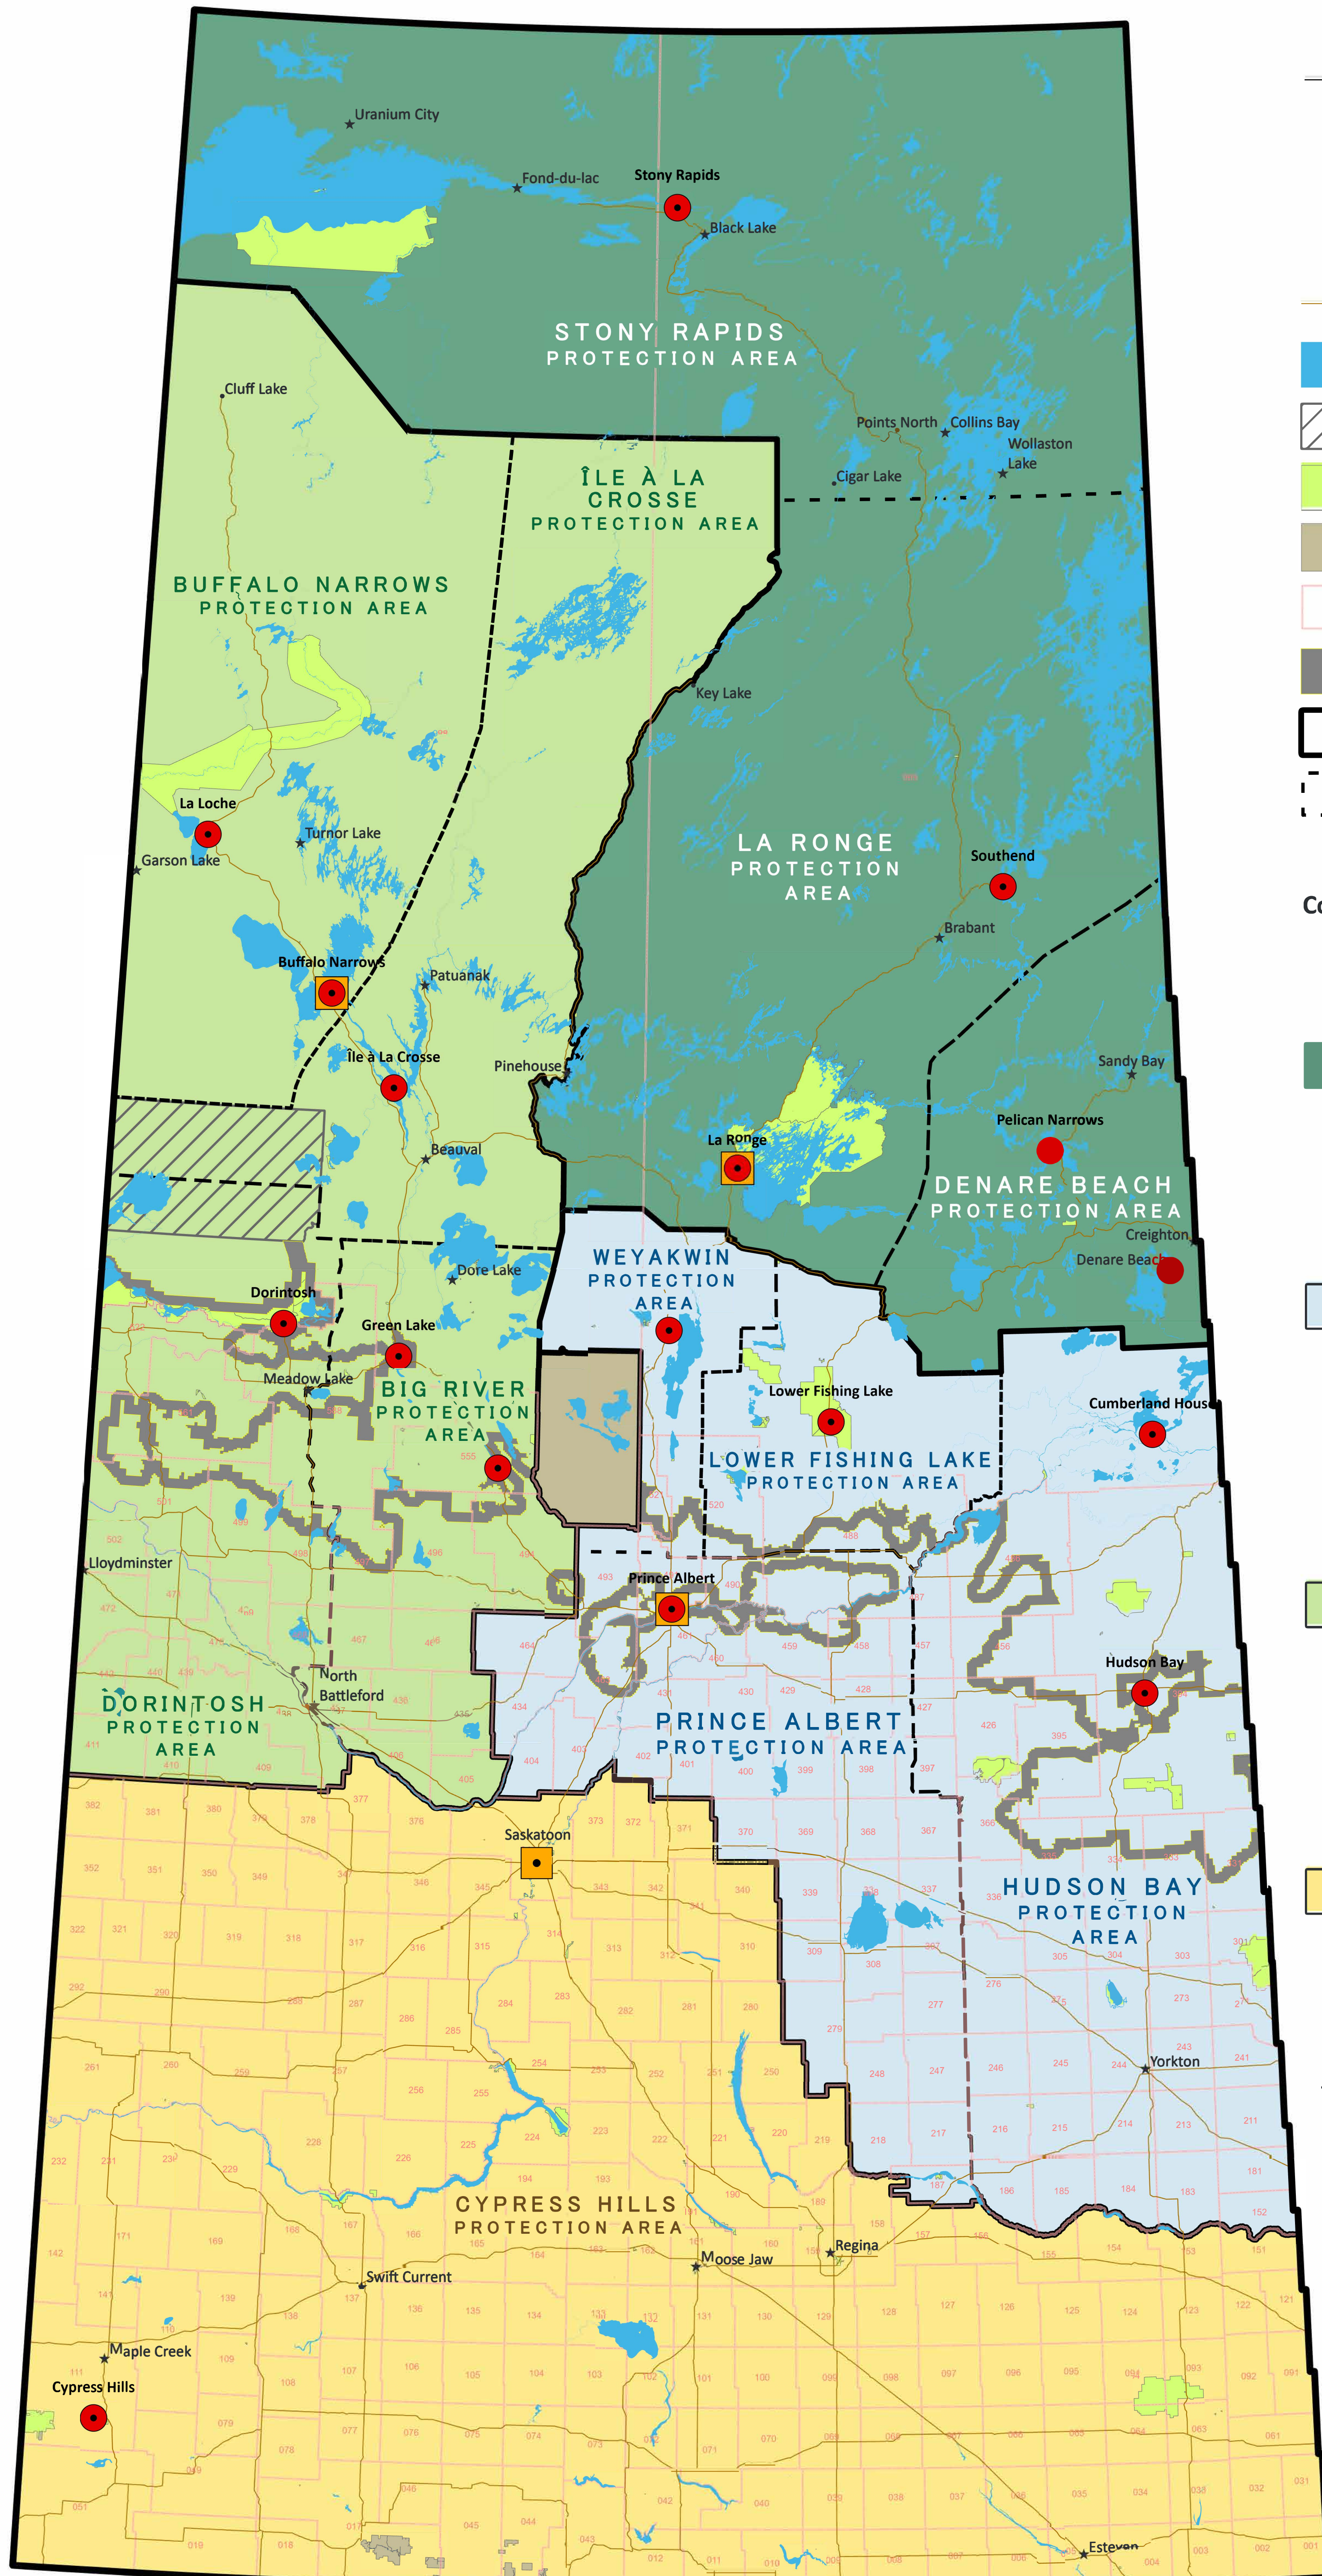

# Response Areas and Protection Bases

## LEGEND

- ★ Community
- Response Centre
- Protection Base
- Highways
- Lakes
- ▨ Primrose Air Weapons Range
- Provincial Park
- National Park
- Rural Municipality
- Burn Notification Zone (4.5km)
- Response Centre Areas
- Protection Areas